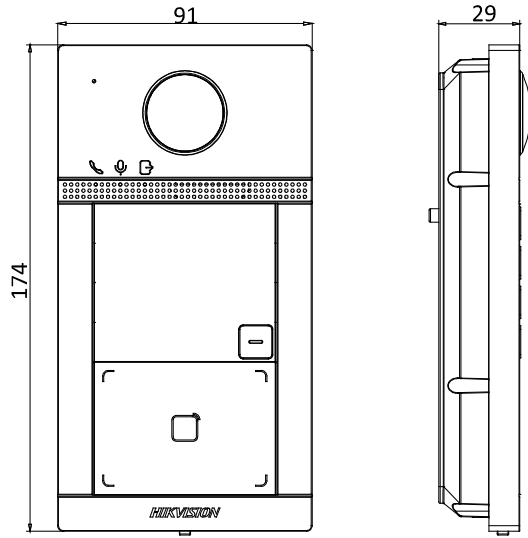

General	
Protection level	IP65, IK08
Indicator	3
Power supply	IEEE802.3af, standard PoE 12 VDC
Power consumption	< 10 W
Working temperature	-40° C to 53° C (-40° F to 127.4° F)
Working humidity	10% to 95%
Installation	Surface mounting/ Flush mounting
Dimension	174 mm × 91 mm × 29 mm

## Appearance and Interfaces

No.	Description	No.	Description
1	Microphone	6	Card Reading Area
2	Indicator	7	IR Light
3	Camera	8	MicroSD Card Slot & Debugging Port

4	Loudspeaker	9	LAN
5	Button	10	Terminals

**Dimension**

Distributed by