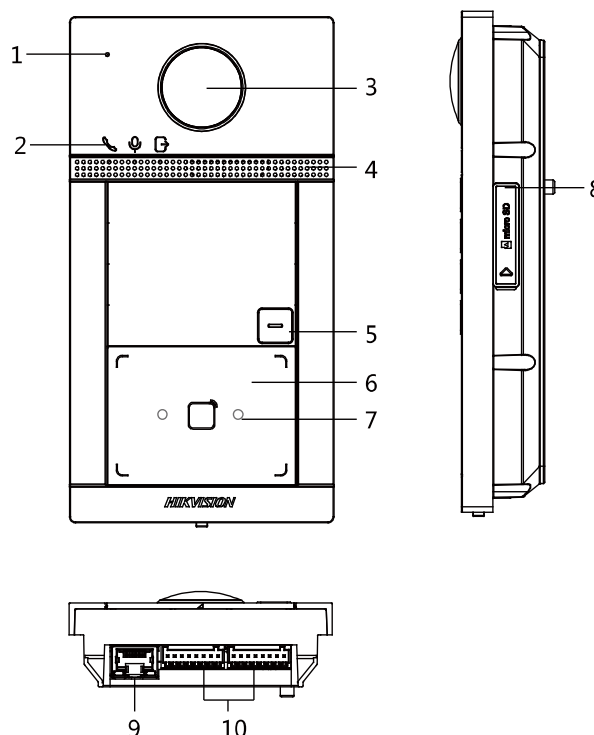

Card capacity	Max. 10000
User capacity	Max. 2000
Linked Indoor station	Max. 4
Linked sub door station	Max. 16
Linked doorphone	Max. 8
Protocol	ISAPI, RTSP, STMP, SNMP
Unlock door	Unlock by presenting cards, unlock via Client Software, unlock via App, unlock via indoor station

General	
Protection level	IP65, IK08
Indicator	3
Power supply	IEEE802.3af, standard PoE 12 VDC
Power consumption	< 10 W
Working temperature	-40° C to 53° C (-40° F to 127.4° F)
Working humidity	10% to 95%
Installation	Surface mounting/ Flush mounting
Dimension	174 mm × 91 mm × 29 mm

Available Model

DS-KV8113-WME1(B)

Appearance and Interfaces

No.	Description	No.	Description
1	Microphone	6	Card Reading Area
2	Indicator	7	IR Light
3	Camera	8	MicroSD Card Slot & Debugging Port